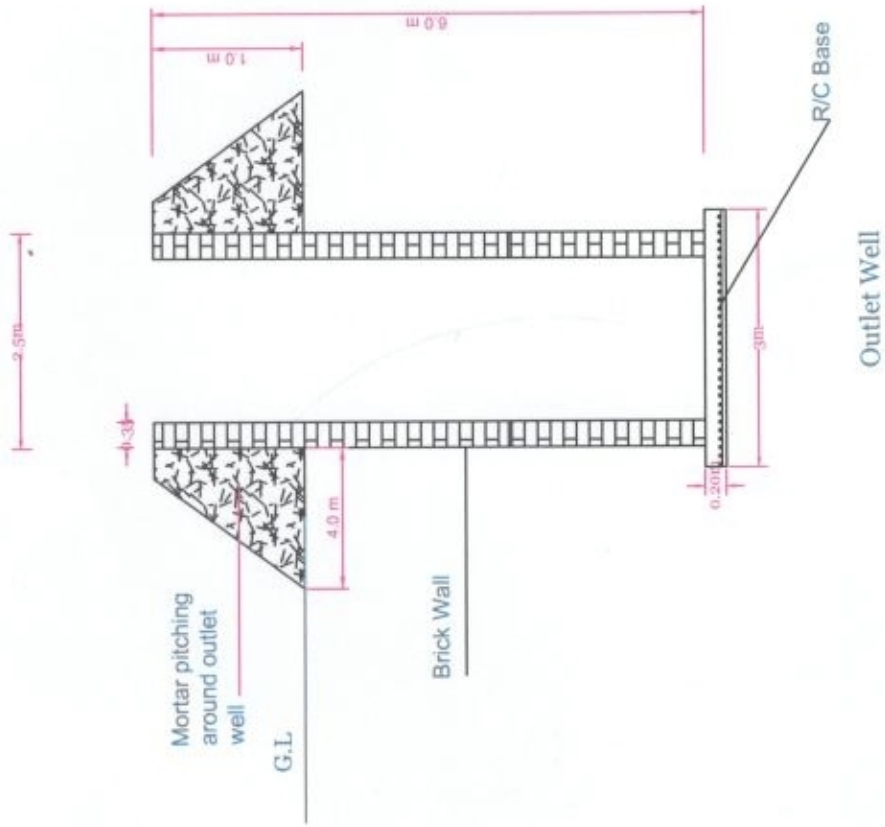

Not to scale

Date

October, 2022

Dwg No.

(4)

Chain - link Fence Detail

	ADRA SUDAN - Blue Nile		Title		Fence Details		Scale		Not to scale	
	SAFE Program		Activity: Rehabilitation of Roro Hafir		Designed Hassan yagoub		Date October, 2022		Dwg No. (2)	

 SAFE Program	ADRA SUDAN - Blue Nile		Title		Outlet Well Details		Designed		Scale		Not to scale	
	SAFE Program		Activity: Rehabilitation of Roro Hafir		Hassan yagoub		Drawn		Date		October, 2022	
				Hassan yagoub				Dwg No.		(4)		