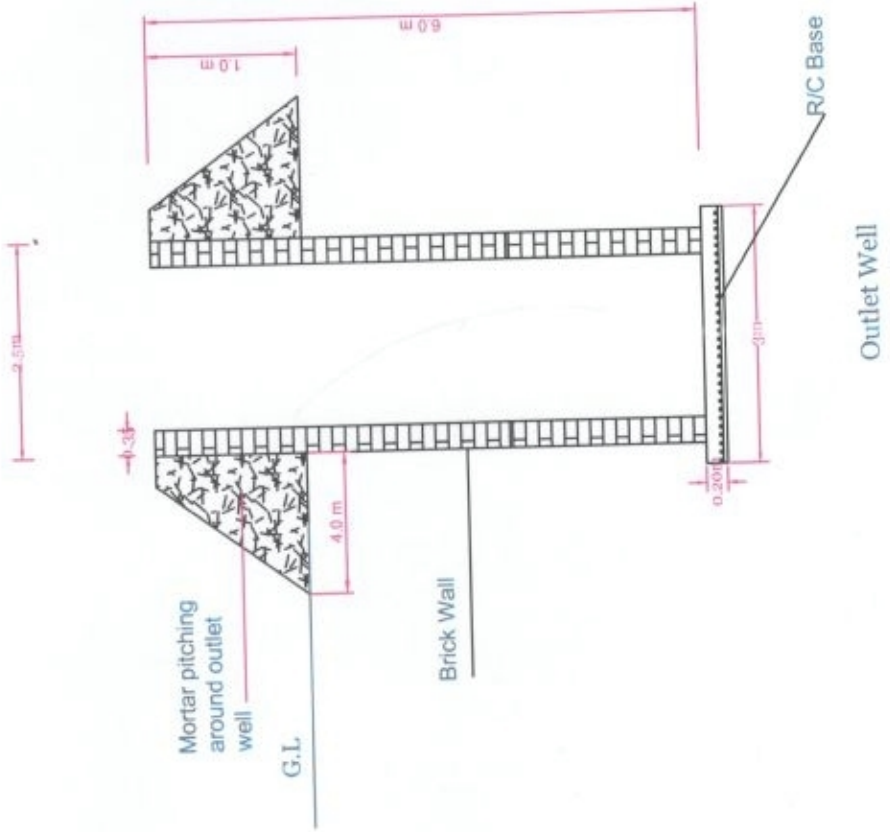

Not to scale
October, 2022

Dwg No.
(2)

Inlet Well

Animal Trough Plan

Animal Trough Elevation

Animal Trough Side View

SAFE Program

ADRA SUDAN - Blue Nile
SAFE Program

Activity: Rehabilitation of Agadi Hafir

Title
Inlet, Inlet Cover & Animal Trough

Designed
Drawn

Hassan yagoub
Hassan yagoub

Scale
Date

Not to scale
October, 2022

Dwg No.
(3)

SAFE Program