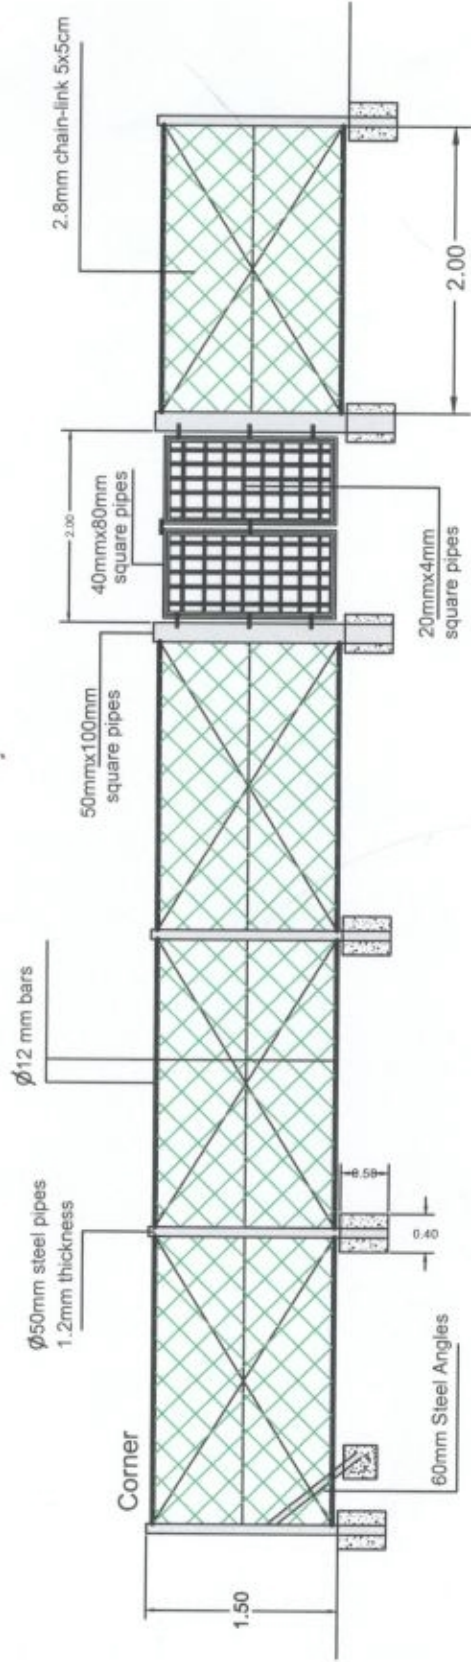

SAFE Program	ADRA ADRA	ADRA SUDAN - Blue Nile		General Layout		Scale		Not to scale			
		SAFE Program		Title		Designed		Hassan yagoub			
		Activity: Rehabilitation of Guli-Jaleen Hafir		Drawn		Hassan yagoub		Date		October, 2022	
								Dwg No.		(1)	

SAFE Program ADRA	ADRA SUDAN - Blue Nile		Title		General Layout		Designed		Scale		Not to scale		
	SAFE Program		Activity: Rehabilitation of Agadi Hafir		Hassan yagoub		Drawn		Date		October, 2022		
										Dwg No.		(1)	

Chain - link Fence Detail

SAFE Program

ADRA SUDAN - Blue Nile
SAFE Program

Activity: Rehabilitation of Agadi Hafir

Title
Fence Details

Designed
Drawn

Hassan yagoub
Hassan yagoub

Scale
Date