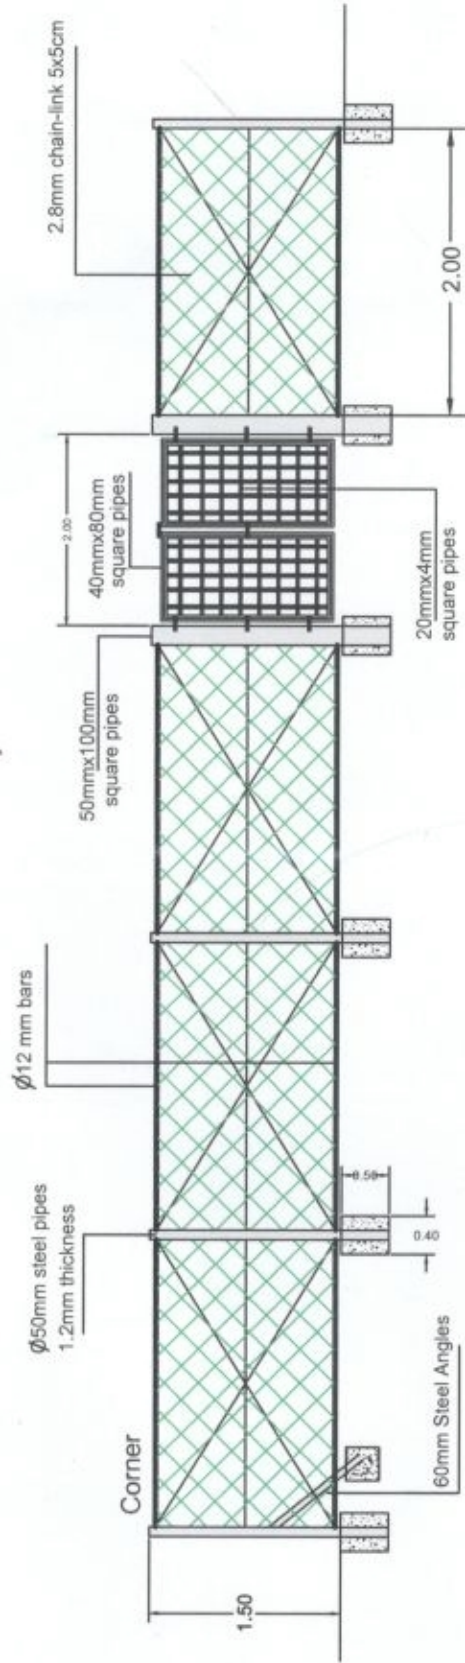

ADRA SUDAN - Blue Nile
SAFE Program

Activity: Rehabilitation of Agadi Hafir

Title
Outlet Well Details

Designed

Hassan yagoub

Drawn

Hassan yagoub

Scale

Not to scale

Date

October, 2022

Dwg No.

(4)

Chain - link Fence Detail

	ADRA SUDAN - Blue Nile		Title		Fence Details		Scale		Not to scale	
	SAFE Program		Activity: Rehabilitation of Roro Hafir		Designed Hassan yagoub		Date October, 2022		Dwg No. (2)	

 SAFE Program	ADRA SUDAN - Blue Nile		Title		Outlet Well Details		Designed		Scale		Not to scale	
	SAFE Program		Activity: Rehabilitation of Roro Hafir		Hassan yagoub		Drawn		Date		October, 2022	
				Hassan yagoub				Dwg No.		(4)		