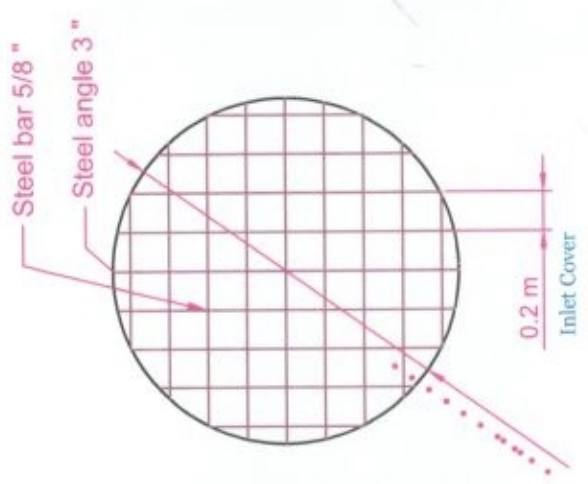

Not to scale
October, 2022

Dwg No.
(2)

Inlet Well

Animal Trough Plan

Animal Trough Elevation

Animal Trough Side View

SAFE Program

ADRA SUDAN - Blue Nile
SAFE Program