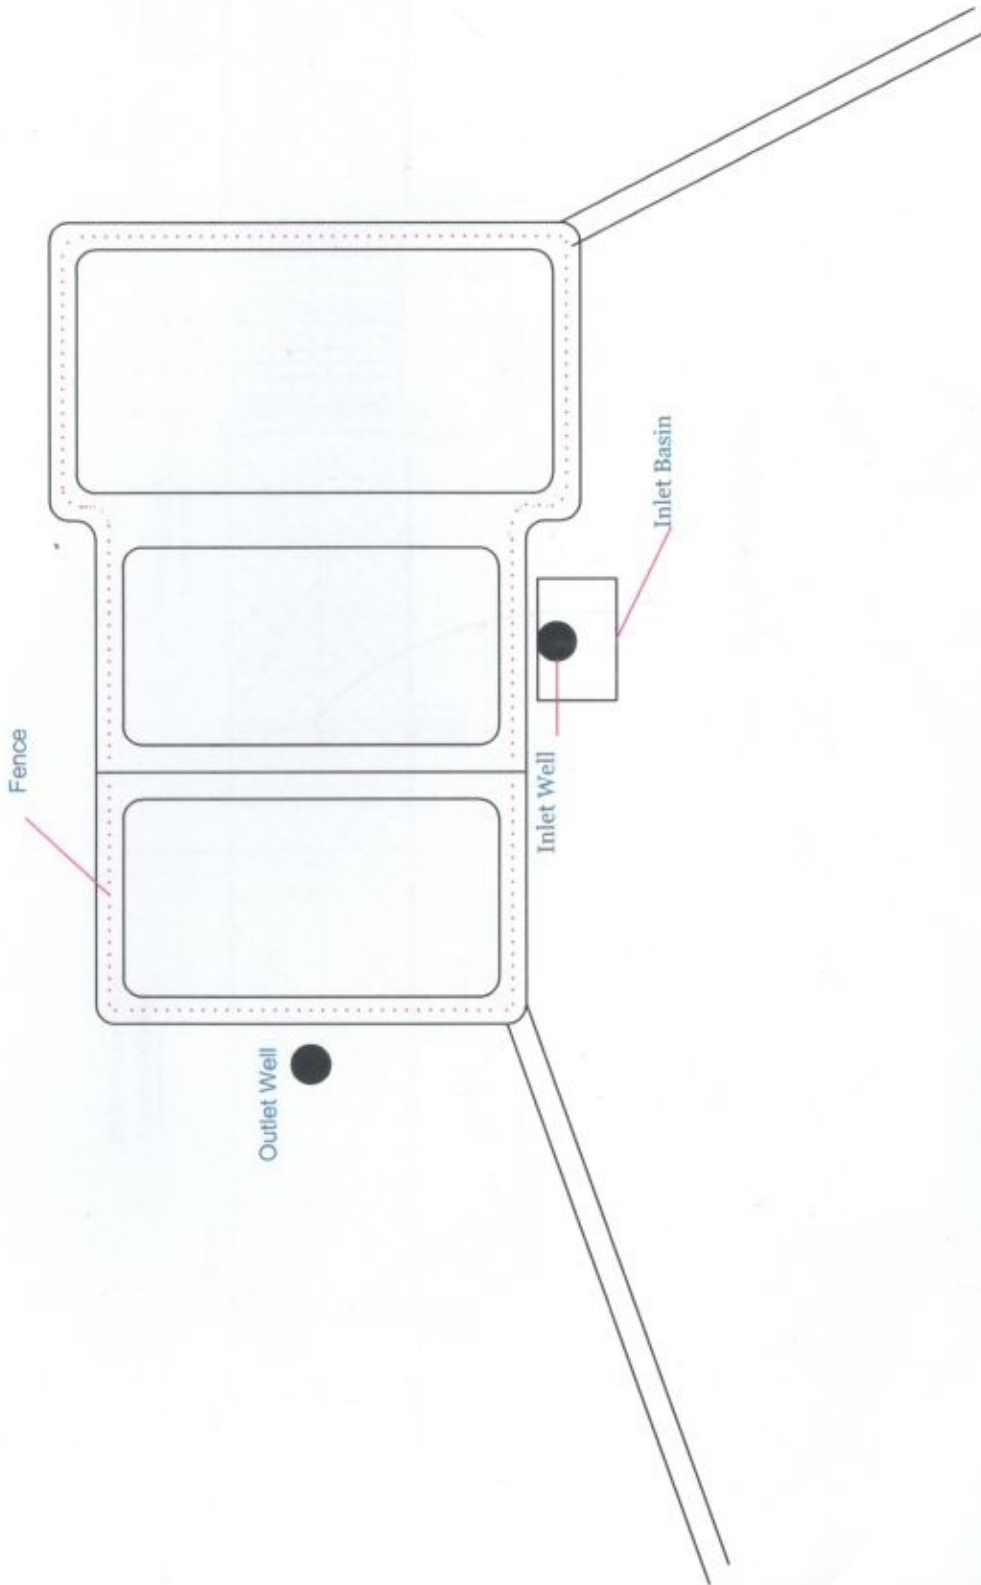

SAFE Program	ADRA ADRA	ADRA SUDAN - Blue Nile		General Layout		Scale		Not to scale			
		SAFE Program		Title		Designed		Hassan yagoub			
		Activity: Rehabilitation of Guli-Jaleen Hafir		Drawn		Hassan yagoub		Date		October, 2022	
								Dwg No.		(1)	

SAFE Program ADRA	ADRA SUDAN - Blue Nile		Title		General Layout		Designed		Scale		Not to scale		
	SAFE Program		Activity: Rehabilitation of Agadi Hafir		Hassan yagoub		Drawn		Date		October, 2022		
										Dwg No.		(1)	

Chain - link Fence Detail

SAFE Program

ADRA SUDAN - Blue Nile
SAFE Program

Activity: Rehabilitation of Agadi Hafir

Title
Fence Details

Designed
Drawn

Hassan yagoub
Hassan yagoub

Scale
Date

Not to scale
October, 2022

Dwg No.
(2)

Inlet Well

Animal Trough Plan

Animal Trough Elevation

Animal Trough Side View

SAFE Program

ADRA SUDAN - Blue Nile
SAFE Program